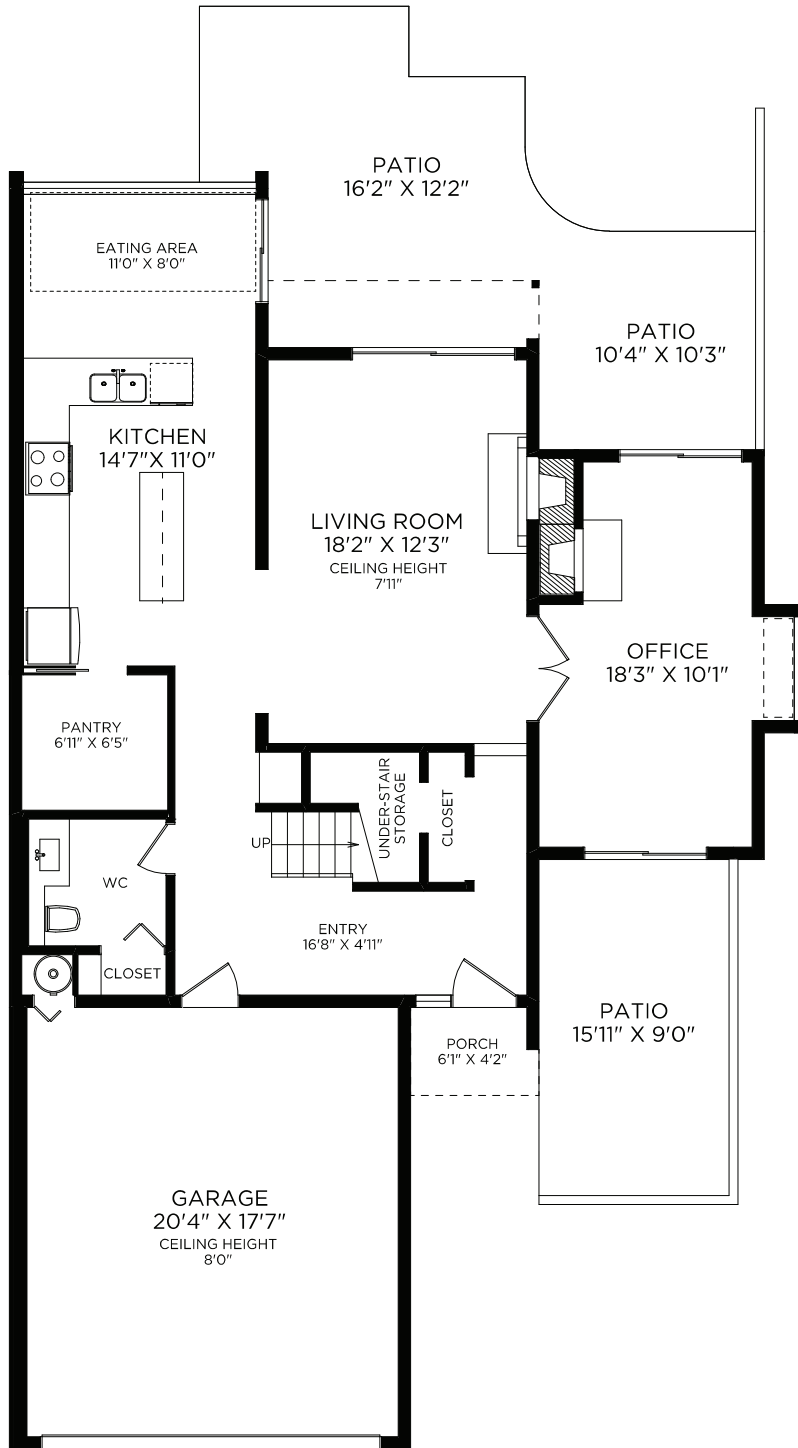

18-10457 RESTHAVEN DRIVE

Document prepared for the exclusive use of:

Marc Owen-Flood
PERSONAL REAL ESTATE CORPORATION
Marc Owen-Flood & Associates

MAIN FLOOR

Floor	Finished	Unfinished	Total	Other Areas	
Main	1099	0	1099	Garage	397
Upper	921	0	921	Patios	486
Total	2020	0	2020	Balcony	117

REALFOTO

250 388 6998
orders@realfoto.ca
Measured 06/23/2023 by A.P.

All information furnished regarding this property is from sources deemed reliable but no warranty or representation is made to the accuracy thereof. Purchaser to verify measurements if important.

18-10457 RESTHAVEN DRIVE

Document prepared for the exclusive use of:

Marc Owen-Flood
PERSONAL REAL ESTATE CORPORATION
Marc Owen-Flood & Associates

UPPER FLOOR

Floor	Finished	Unfinished	Total	Other Areas	
Main	1099	0	1099	Garage	397
Upper	921	0	921	Patios	486
Total	2020	0	2020	Balcony	117