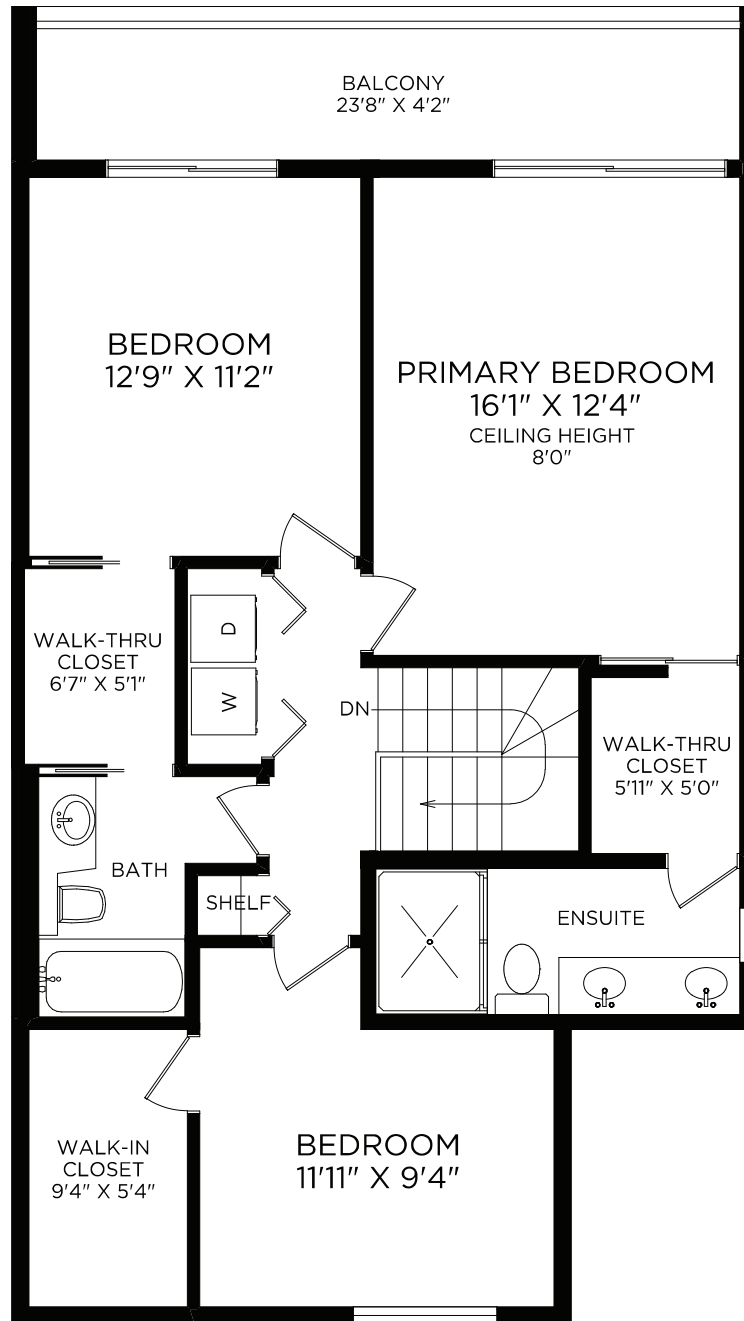

18-10457 RESTHAVEN DRIVE

Document prepared for the exclusive use of:

Marc Owen-Flood
PERSONAL REAL ESTATE CORPORATION
Marc Owen-Flood & Associates

MAIN FLOOR

Floor	Finished	Unfinished	Total	Other Areas	
Main	1099	0	1099	Garage	397
Upper	921	0	921	Patios	486
Total	2020	0	2020	Balcony	117

REALFOTO

250 388 6998
orders@realfoto.ca
Measured 06/23/2023 by A.P.

All information furnished regarding this property is from sources deemed reliable but no warranty or representation is made to the accuracy thereof. Purchaser to verify measurements if important.

18-10457 RESTHAVEN DRIVE

Document prepared for the exclusive use of:

Marc Owen-Flood
PERSONAL REAL ESTATE CORPORATION
Marc Owen-Flood & Associates

UPPER FLOOR

Floor	Finished	Unfinished	Total	Other Areas	
Main	1099	0	1099	Garage	397
Upper	921	0	921	Patios	486
Total	2020	0	2020	Balcony	117