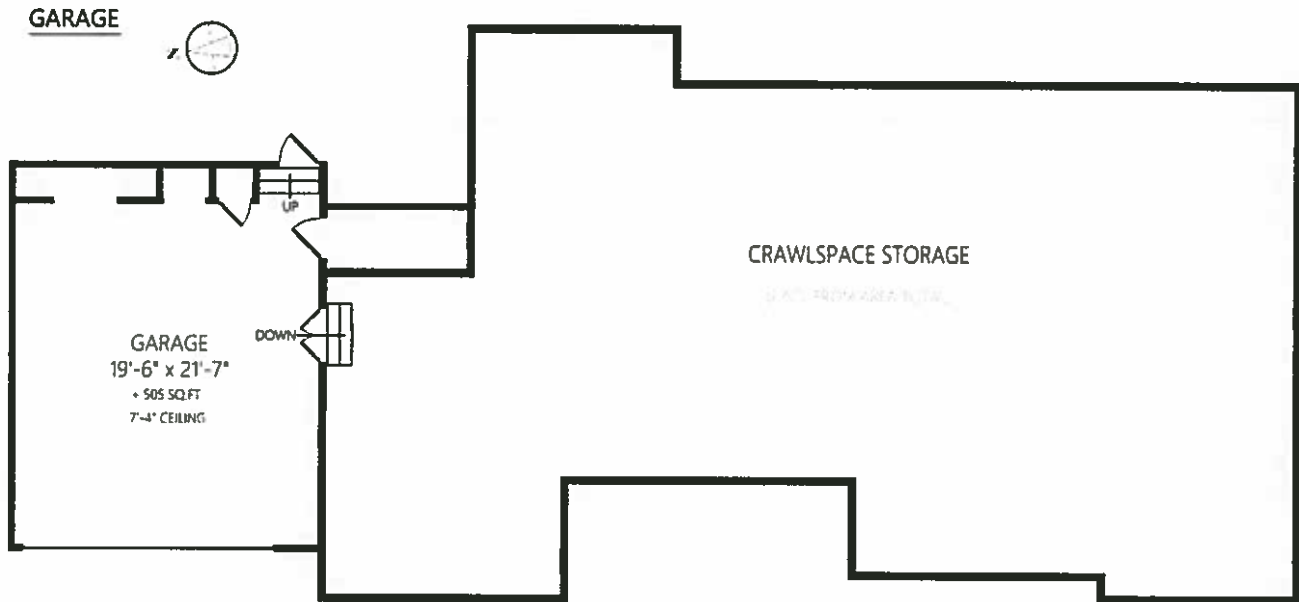

3205 Exeter Rd

	Fin. Sq.Ft.	UnFin. Sq.Ft.	Total Sq.Ft.
Upper Level	368	0	368
Main Level	2379	0	2379
Garage	0	505	505
<b>Total</b>	<b>2747</b>	<b>505</b>	<b>3252</b>

Shown length and width dimensions are approximate.  
Area sq.ft. is representative of the on-site measurements. (1" accuracy)