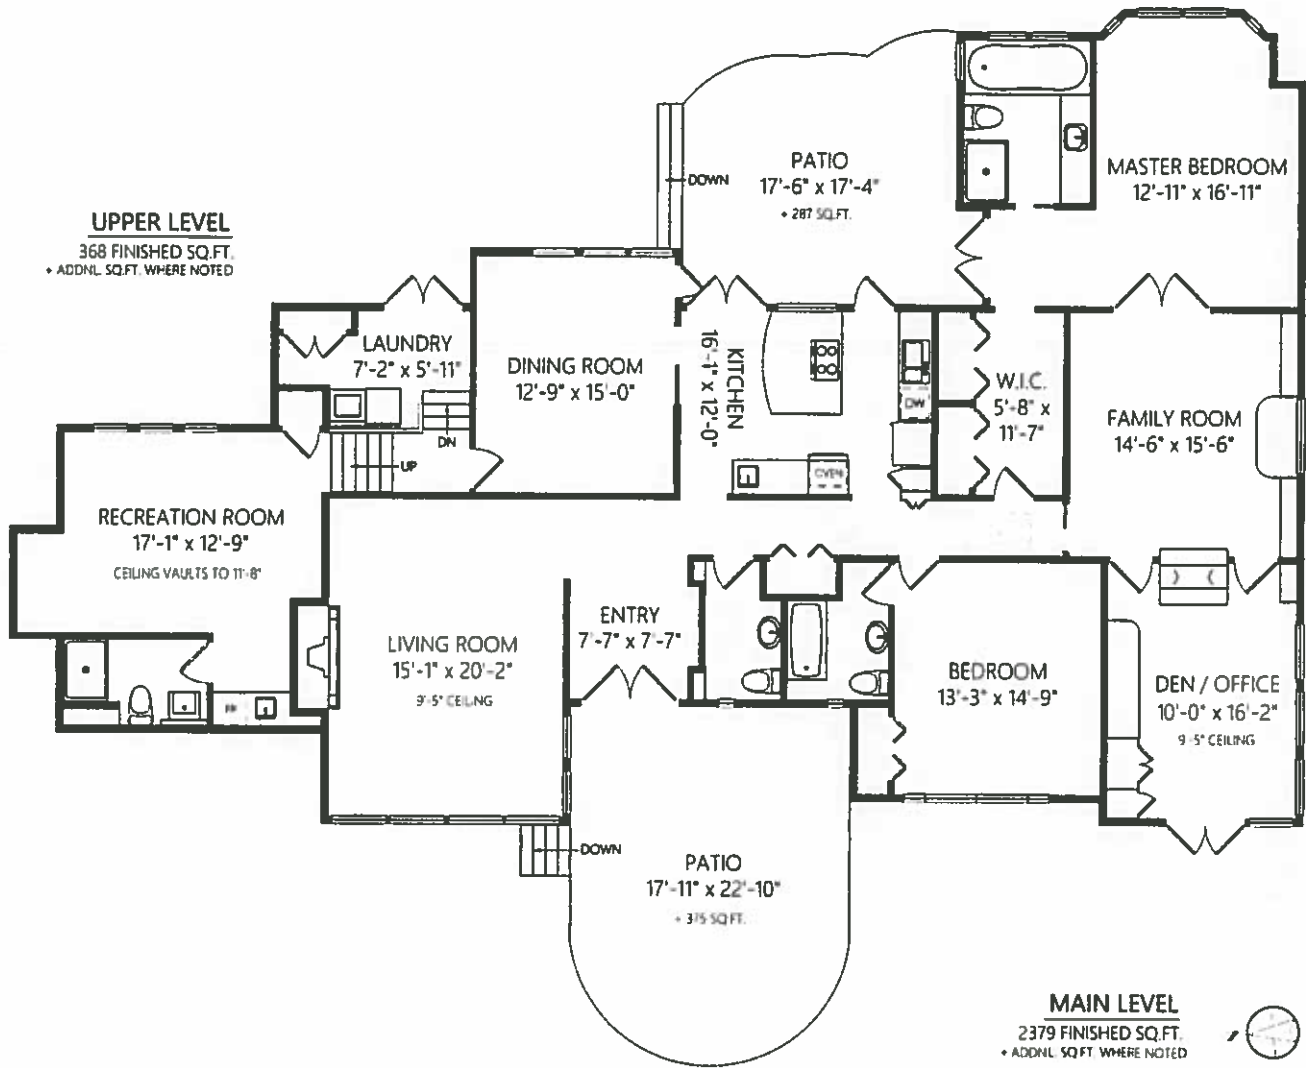

3205 Exeter Rd

	Fin. Sq.Ft.	UnFin. Sq.Ft.	Total Sq.Ft.
Upper Level	368	0	368
Main Level	2379	0	2379
Garage	0	505	505
<b>Total</b>	<b>2747</b>	<b>505</b>	<b>3252</b>

Shown length and width dimensions are approximate.  
Area sq.ft. is representative of the on-site measurements. (1" accuracy)